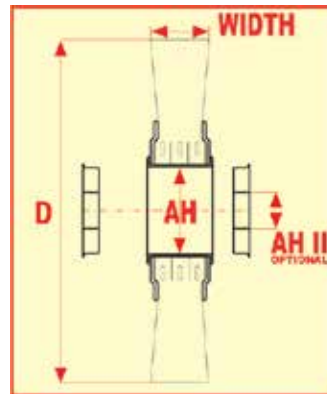

SIDEWALL CLEANING BRUSHES

Sidewall cleaning brushes in different sizes

WHITE GRINDING STONES (ALL MOUNTED ON 1/4" X 1 1/2" SHAFT - 6MM X 37MM SHAFT)

SWCB Ø 230 x 57 (60) mm, AH 77 mm (Wire Ø 0.175 mm) (Matteuzzi)	Art. No: 800208
SWCB Ø 230 x 55 (60) mm, AH 100 mm	Art. No: 800211
SWCB Ø 200 x 32 mm, AH 2" 2 Keyways (Wire Ø 0.175 mm) (Bandag)	Art. No: 800207
SWCB Ø 200 x 35 mm, AH 100 mm (Wire Ø 0.175 mm) (Bandag)	Art. No: 800209
SWCB Ø 200 x 44 mm, AH 100 mm (Wire Ø 0.175 mm)	Art. No: 800210
SWCB Ø 180 x 45 mm, AH 77 mm (Wire Ø 0.175 mm)	Art. No: 800206
SWCB Ø 160 x 45 mm, AH 77 mm (Wire Ø 0.175 mm) (Matteuzzi RAS90)	Art. No: 800204
SWCB Ø 160 x 57 mm, AH 77 mm (Wire Ø 0.175 mm) (Collmann)	Art. No: 800205
SWCB Ø 150 x 32 mm, AH 58 mm (Wire Ø 0.175 mm)	Art. No: 800201
SWCB Ø 150 x 43 mm, AH 77 mm (Wire Ø 0.175 mm)	Art. No: 800202
SWCB Ø 150 x 43 mm, AH 35 mm 1 Keyway (Wire Ø 0.175 mm) (SIO)	Art. No: 800203
SWCB Ø 100 x 18 mm, AH 38 mm (Wire Ø 0.175 mm)	Art. No: 800200

In case you require a smaller AH (AHII) than the brush originally has, we provide optional reducer plates.

INSIST ON THE ORIGINAL!

WWW.BJ-ROCKET.COM