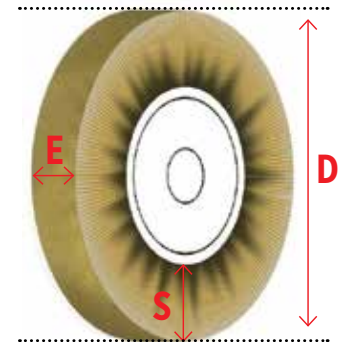

SIDEWALL CLEANING BRUSHES

Sidewall cleaning brushes in different sizes

WHITE GRINDING STONES (ALL MOUNTED ON 1/4" X 1 1/2" SHAFT - 6MM X 37MM SHAFT)

SWCB Ø 230 x 57 (60) mm, AH 77 mm (Wire Ø 0.175 mm) (Matteuzzi)	Art. No: 800208
SWCB Ø 230 x 55 (60) mm, AH 100 mm	Art. No: 800211
SWCB Ø 200 x 32 mm, AH 2" 2 Keyways (Wire Ø 0.175 mm) (Bandag)	Art. No: 800207
SWCB Ø 200 x 35 mm, AH 100 mm (Wire Ø 0.175 mm) (Bandag)	Art. No: 800209
SWCB Ø 200 x 44 mm, AH 100 mm (Wire Ø 0.175 mm)	Art. No: 800210
SWCB Ø 180 x 45 mm, AH 77 mm (Wire Ø 0.175 mm)	Art. No: 800206
SWCB Ø 160 x 45 mm, AH 77 mm (Wire Ø 0.175 mm) (Matteuzzi RAS90)	Art. No: 800204
SWCB Ø 160 x 57 mm, AH 77 mm (Wire Ø 0.175 mm) (Collmann)	Art. No: 800205
SWCB Ø 150 x 32 mm, AH 58 mm (Wire Ø 0.175 mm)	Art. No: 800201
SWCB Ø 150 x 43 mm, AH 77 mm (Wire Ø 0.175 mm)	Art. No: 800202
SWCB Ø 150 x 43 mm, AH 35 mm 1 Keyway (Wire Ø 0.175 mm) (SIO)	Art. No: 800203
SWCB Ø 100 x 18 mm, AH 38 mm (Wire Ø 0.175 mm)	Art. No: 800200

In case you require a smaller AH (AHII) than the brush originally has, we provide optional reducer plates.

INSIST ON THE ORIGINAL!

WWW.BJ-ROCKET.COM